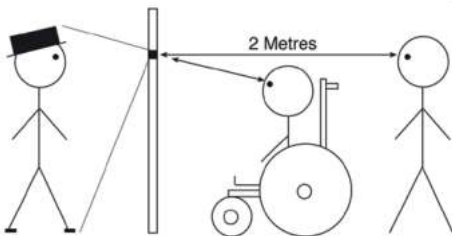

Intumescent Door Viewers

180 DEGREE VIEWERS

1 hour fire check door viewers

DESCRIPTION

We offer 2 types of 1-hour fire check door viewers. We offer an all metal bodied 180 degree viewer with a 14mm barrel for standard door applications. For areas where the occupants are vulnerable, such as the partially sighted or the elderly, we also offer our secure to view viewer models.

With 1mm intumescent

SWALFCH
14mm Barrels

SWALFBR

SWALFBR70
70-90mm available
in brass only

SECURE TO VIEW

See clearly who is at the door from 2 metres away

ESPECIALLY SUITABLE FOR

- The elderly
- The partially sighted
- The vulnerable
- The disabled