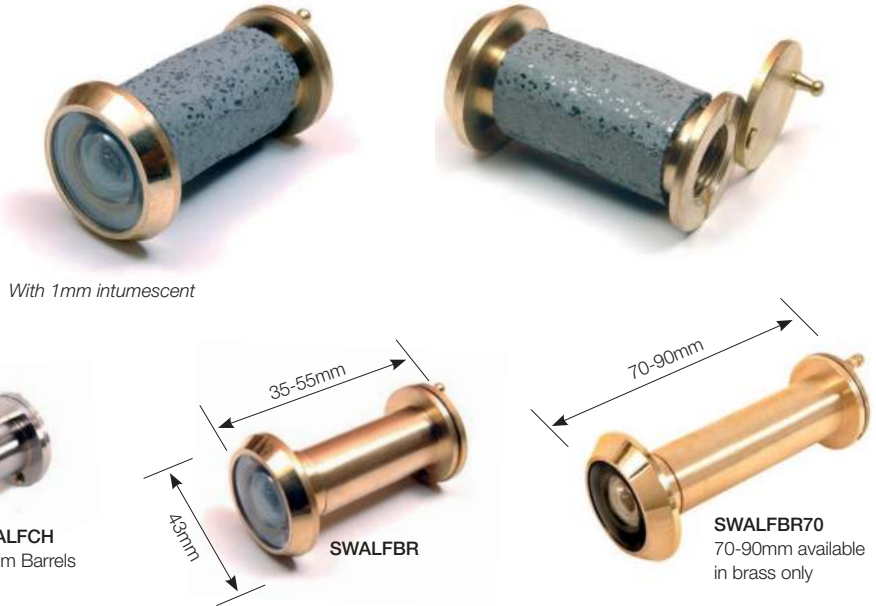

Intumescent Door Viewers

180 DEGREE VIEWERS

1 hour fire check door viewers

DESCRIPTION

We offer 2 types of 1-hour fire check door viewers. We offer an all metal bodied 180 degree viewer with a 14mm barrel for standard door applications. For areas where the occupants are vulnerable, such as the partially sighted or the elderly, we also offer our secure to view viewer models.

Both of these products come complete with a 1mm intumescent pre cut to size. 1-hour fire check products come with copy fire test certificates on every delivery to give you complete peace of mind.

Conforms to DHF TS O2

With 1mm intumescent

SWALFCH
14mm Barrels

SWALFBR

SWALFBR70
70-90mm available
in brass only

SECURE TO VIEW

See clearly who is at the door from 2 metres away

ESPECIALLY SUITABLE FOR

- The elderly
- The partially sighted
- The vulnerable
- The disabled