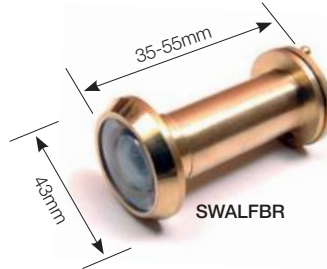

Intumescent Door Viewers

180 DEGREE VIEWERS

1 hour fire check door viewers

DESCRIPTION

We offer 2 types of 1-hour fire check door viewers. We offer an all metal bodied 180 degree viewer with a 14mm barrel for standard door applications. For areas where the occupants are vulnerable, such as the partially sighted or the elderly, we also offer our secure to view viewer models.

Both of these products come complete with a 1mm intumescent pre cut to size. 1-hour fire check products come with copy fire test certificates on every delivery to give you complete peace of mind.

Conforms to DHF TS O2

With 1mm intumescent

SWALFCH
14mm Barrels

SWALFBR

SWALFBR70
70-90mm available
in brass only

SECURE TO VIEW

See clearly who is at the door from 2 metres away

ESPECIALLY SUITABLE FOR

- The elderly
- The partially sighted
- The vulnerable
- The disabled