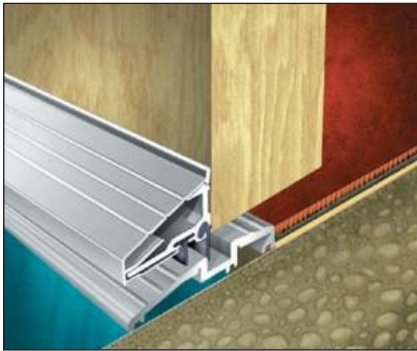

## SEALMASTER WATERSHED

For inward opening external doors & outward opening external doors

THS/WAS

TJG/WBH

TKG/WAG

### APPLICATIONS

An effective threshold seal combination with hidden fixings, designed with options to suit inward and outward opening, single and double leaf, external doors.

### FEATURES & BENEFITS

The range of threshold sections means that it is possible to finish off a range of floor finishes neatly against this aluminium section.

The low profile of all the threshold sections ensures compliance with Document M of the Building Regulations and ease of access. The variety of weatherboard sections ensures that the seal can be used on period and contemporary door designs.

The channel collects water that has managed to by-pass the rubber blade seals and, through pre-drilled weep holes, this drains to the outside of the building, ensuring a high level of performance.

The contact strip combinations provide effective sealing options for outward opening doors. All weatherboard and contact strips have concealed fixings and snap on covers which are available in a range of finishes.