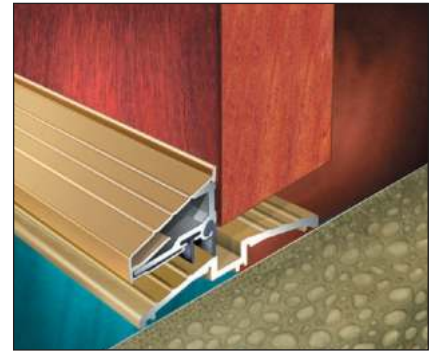

## SEALMASTER WATERSHED

For inward opening external doors & outward opening external doors

THS/WAS

TJG/WBH

TKG/WAG

### APPLICATIONS

An effective threshold seal combination with hidden fixings, designed with options to suit inward and outward opening, single and double leaf, external doors.

### FEATURES & BENEFITS

The range of threshold sections means that it is possible to finish off a range of floor finishes neatly against this aluminium section.

The low profile of all the threshold sections ensures compliance with Document M of the Building Regulations and ease of access. The variety of weatherboard sections ensures that the seal can be used on period and contemporary door designs.

The channel collects water that has managed to by-pass the rubber blade seals and, through pre-drilled weep holes, this drains to the outside of the building, ensuring a high level of performance.

The contact strip combinations provide effective sealing options for outward opening doors. All weatherboard and contact strips have concealed fixings and snap on covers which are available in a range of finishes.