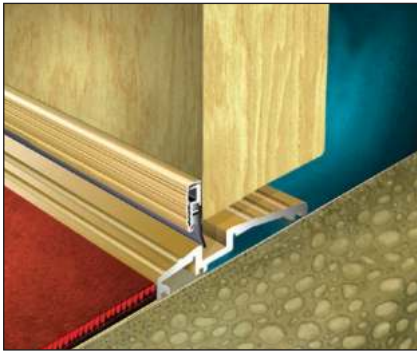

SEALMASTER WATERSHED

For inward opening external doors & outward opening external doors

THG/CAG