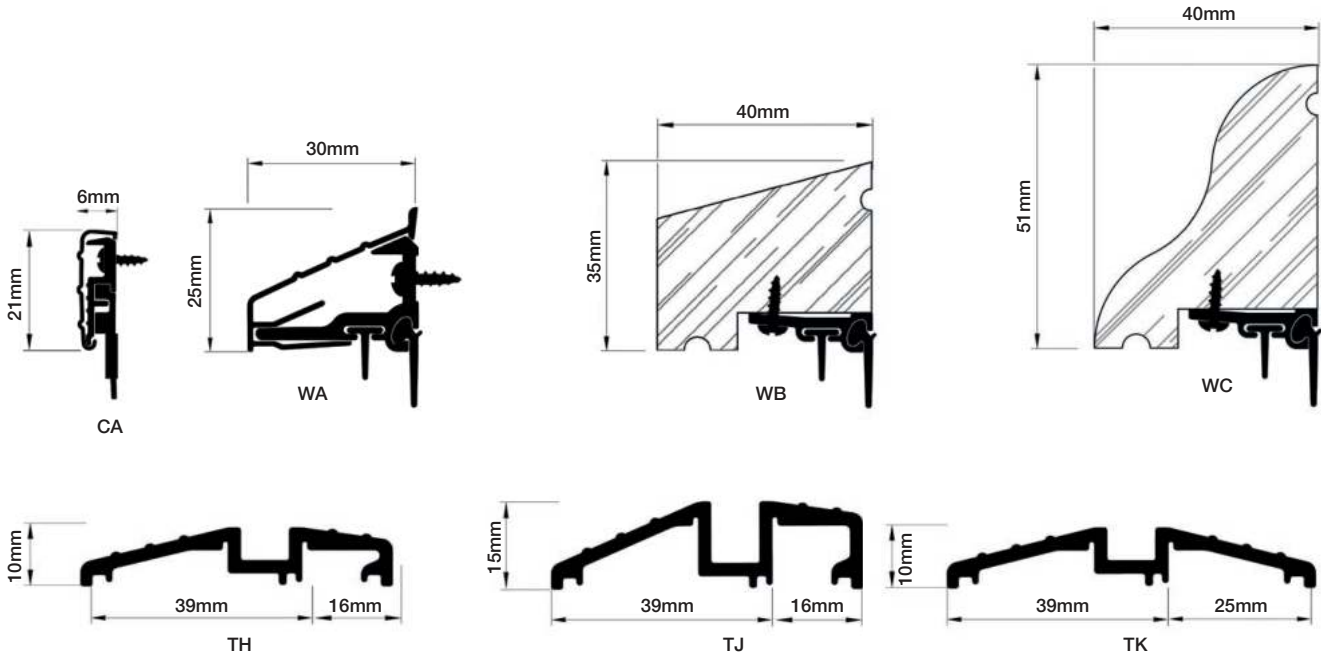

## SEALMASTER WATERSHED

For inward opening external doors & outward opening external doors

THG/CAG

TKS/CAS

TKS/WCW

Standard Options	Satin Silver WAS	Satin Gold WAG	Softwood WBW	Redwood WBR	Oak WBH	Softwood WCW	Redwood WCR	Oak WCH
Satin Silver - THS	THS/WAS		THS/WBW	THS/WBR	THS/WBH	THS/WCW	THS/WCR	THS/WCH
Satin Gold - THG		THG/WAG	THG/WBW	THG/WBR	THG/WBH	THG/WCW	THG/WCR	THG/WCH
Satin Silver - TJS	TJS/WAS		TJS/WBW	TJS/WBR	TJS/WBH	TJS/WCW	TJS/WCR	TJS/WCH
Satin Gold - TJG		TJG/WAG	TJG/WBW	TJG/WBR	TJG/WBH	TJG/WCW	TJG/WCR	TJG/WCH
Satin Silver - TKS	TKS/WAS		TKS/WBW	TKS/WBR	TKS/WBH	TKS/WCW	TKS/WCR	TKS/WCH
Satin Gold - TKG		TKG/WAG	TKG/WBW	TKG/WBR	TKG/WBH	TKG/WCW	TKG/WCR	TKG/WCH