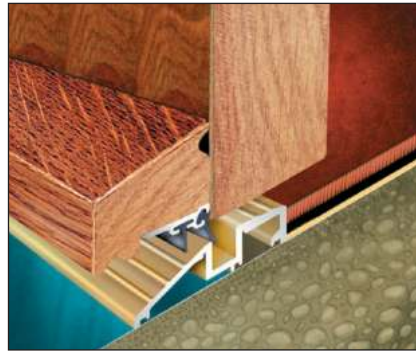

## SEALMASTER WATERSHED

For inward opening external doors & outward opening external doors

THS/WAS

TJG/WBH

TKG/WAG

### APPLICATIONS

An effective threshold seal combination with hidden fixings, designed with options to suit inward and outward opening, single and double leaf, external doors.

### FEATURES & BENEFITS

The range of threshold sections means that it is possible to finish off a range of floor finishes neatly against this aluminium section.

The low profile of all the threshold sections ensures compliance with Document M of the Building Regulations and ease of access. The variety of weatherboard sections ensures that the seal can be used on period and contemporary door designs.

The channel collects water that has managed to by-pass the rubber blade seals and, through pre-drilled weep holes, this drains to the outside of the building, ensuring a high level of performance.

The contact strip combinations provide effective sealing options for outward opening doors. All weatherboard and contact strips have concealed fixings and snap on covers which are available in a range of finishes.