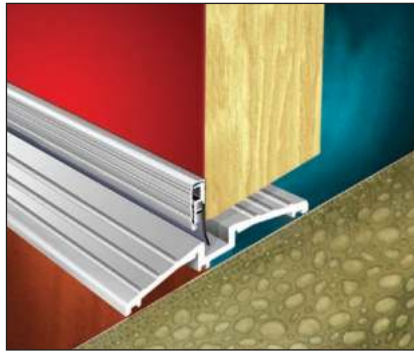

The channel collects water that has managed to by-pass the rubber blade seals and, through pre-drilled weep holes, this drains to the outside of the building, ensuring a high level of performance.

The contact strip combinations provide effective sealing options for outward opening doors. All weatherboard and contact strips have concealed fixings and snap on covers which are available in a range of finishes.

The Watershed combination seals can be used with virtually all of the Sealmaster stop and meeting stile seals to enable a doorset to achieve a high level of weatherability

# Threshold Seals

## SEALMASTER WATERSHED

For inward opening external doors & outward opening external doors

THG/CAG

TKS/CAS

TKS/WCW

Standard Options	Satin Silver WAS	Satin Gold WAG	Softwood WBW	Redwood WBR	Oak WBH	Softwood WCW	Redwood WCR	Oak WCH
Satin Silver - THS	THS/WAS		THS/WBW	THS/WBR	THS/WBH	THS/WCW	THS/WCR	THS/WCH
Satin Gold - THG		THG/WAG	THG/WBW	THG/WBR	THG/WBH	THG/WCW	THG/WCR	THG/WCH
Satin Silver - TJS	TJS/WAS		TJS/WBW	TJS/WBR	TJS/WBH	TJS/WCW	TJS/WCR	TJS/WCH
Satin Gold - TJG		TJG/WAG	TJG/WBW	TJG/WBR	TJG/WBH	TJG/WCW	TJG/WCR	TJG/WCH
Satin Silver - TKS	TKS/WAS		TKS/WBW	TKS/WBR	TKS/WBH	TKS/WCW	TKS/WCR	TKS/WCH
Satin Gold - TKG		TKG/WAG	TKG/WBW	TKG/WBR	TKG/WBH	TKG/WCW	TKG/WCR	TKG/WCH