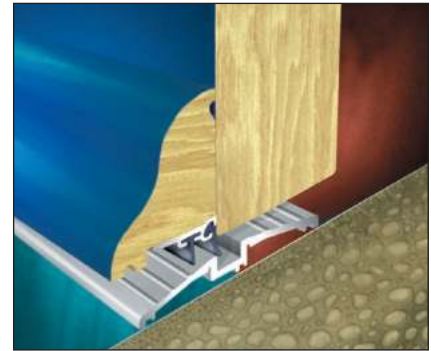

### APPLICATIONS

An effective threshold seal combination with hidden fixings, designed with options to suit inward and outward opening, single and double leaf, external doors.

The channel collects water that has managed to by-pass the rubber blade seals and, through pre-drilled weep holes, this drains to the outside of the building, ensuring a high level of performance.

The contact strip combinations provide effective sealing options for outward opening doors. All weatherboard and contact strips have concealed fixings and snap on covers which are available in a range of finishes.

The Watershed combination seals can be used with virtually all of the Sealmaster stop and meeting stile seals to enable a doorset to achieve a high level of weatherability

## SEALMASTER WATERSHED

For inward opening external doors & outward opening external doors

THG/CAG

TKS/CAS

TKS/WCW

Standard Options	Satin Silver WAS	Satin Gold WAG	Softwood WBW	Redwood WBR	Oak WBH	Softwood WCW	Redwood WCR	Oak WCH
Satin Silver - THS	THS/WAS		THS/WBW	THS/WBR	THS/WBH	THS/WCW	THS/WCR	THS/WCH
Satin Gold - THG		THG/WAG	THG/WBW	THG/WBR	THG/WBH	THG/WCW	THG/WCR	THG/WCH
Satin Silver - TJS	TJS/WAS		TJS/WBW	TJS/WBR	TJS/WBH	TJS/WCW	TJS/WCR	TJS/WCH
Satin Gold - TJG		TJG/WAG	TJG/WBW	TJG/WBR	TJG/WBH	TJG/WCW	TJG/WCR	TJG/WCH
Satin Silver - TKS	TKS/WAS		TKS/WBW	TKS/WBR	TKS/WBH	TKS/WCW	TKS/WCR	TKS/WCH
Satin Gold - TKG		TKG/WAG	TKG/WBW	TKG/WBR	TKG/WBH	TKG/WCW	TKG/WCR	TKG/WCH